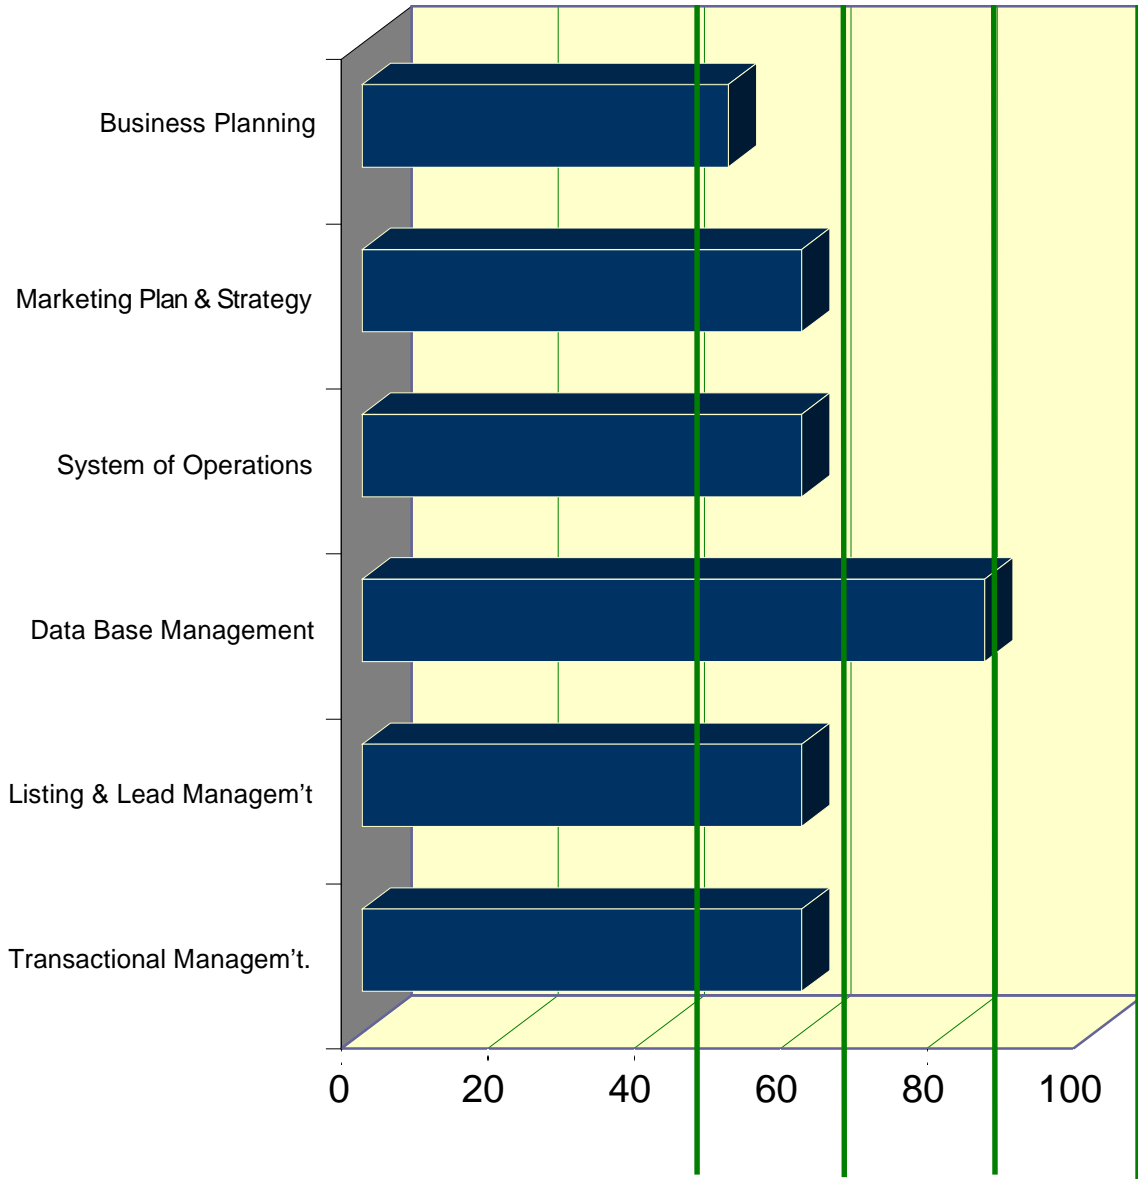

Compare Your Scores to the Categories below to See Your Proficiency:

Compare Your Scoring - Scale →

Rookie Agent

Average Agent

Top Producer

Superstar Agent

Once Completed Viewing,
Please "Click" and Return to
the Detailed System Tasks for
Each Section.